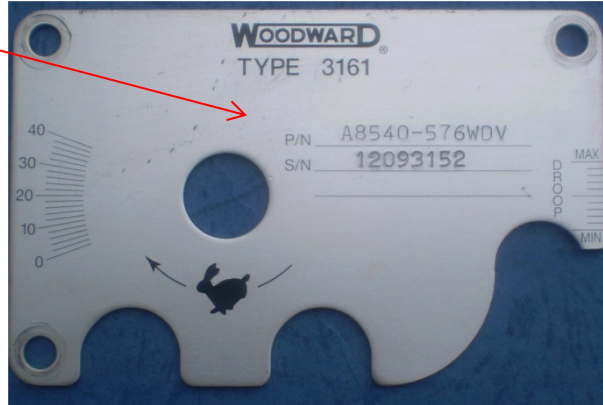

Whenever you need information regarding any Woodward device, its spares or our services, please provide Part Number.

Part Number position examples on hydraulic-mechanic governors:

UG

PBM GROUP

HR - SVILNO BB, 51219 ČAVLE, CROATIA

TEL +385 51 252529/252506; FAX +385 51 252520

E-MAIL: pbm@pbm.hr; WEB: www.pbm.hr

WOODWARD AUTHORIZED INDEPENDENT SERVICE FACILITY

PGA

EGB

3161

SG

Part Number position examples on electronic devices: