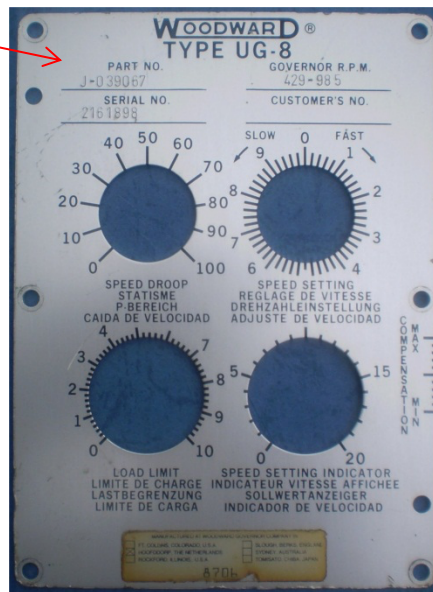

WHERE TO FIND WOODWARD DEVICE PART NUMBER

Each Woodward device is fully defined by its Part Number, which is always written on the device, together with the device Serial Number.

Part Number is sometimes referred to as: Designation Number, Designation, Part No. or P/N.

Whenever you need information regarding any Woodward device, its spares or our services, please provide Part Number.

Part Number position examples on hydraulic-mechanic governors:

UG

PBM GROUP

HR - SVILNO BB, 51219 ČAVLE, CROATIA