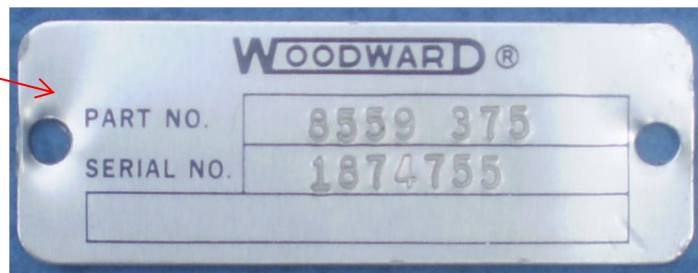

3161

SG

Part Number position examples on electronic devices: